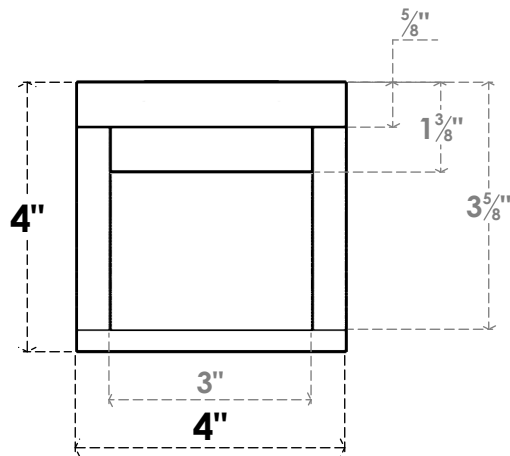

ITEM NUMBER: RFTURO040X04000X24000X004RIV00RCPR

4"W X 4"H X 24"L TIMBERTHANE ROUGH CEDAR RIVERA FAUX WOOD OPEN RAFTER TAIL, 4"L END, PRIMED TAN

GENERATED DATE : 03/02/2023

EKENA MILLWORK
 2300 WEST MAIN ST.
 CLARKSVILLE, TX 75426
 TOLL FREE: 866-607-0453
 WWW.EKENAMILLWORK.COM

NOTES

1. INSTALLATION TO BE COMPLETED IN ACCORDANCE WITH MANUFACTURER'S SPECIFICATIONS.
2. DRAWING MAY NOT BE TO SCALE
3. THIS DRAWING IS INTENDED FOR DESIGN AND PLANNING PURPOSES ONLY.
4. ALL INFORMATION CONTAINED HEREIN WAS CURRENT AT THE TIME OF DEVELOPMENT BUT MUST BE REVIEWED AND APPROVED BY THE PRODUCT MANUFACTURER TO BE CONSIDERED ACCURATE.
5. TIMBERTHANE ARCHITECTURAL PRODUCTS ARE MADE FROM HIGH DENSITY URETHANE AND COME FACTORY PRIMED