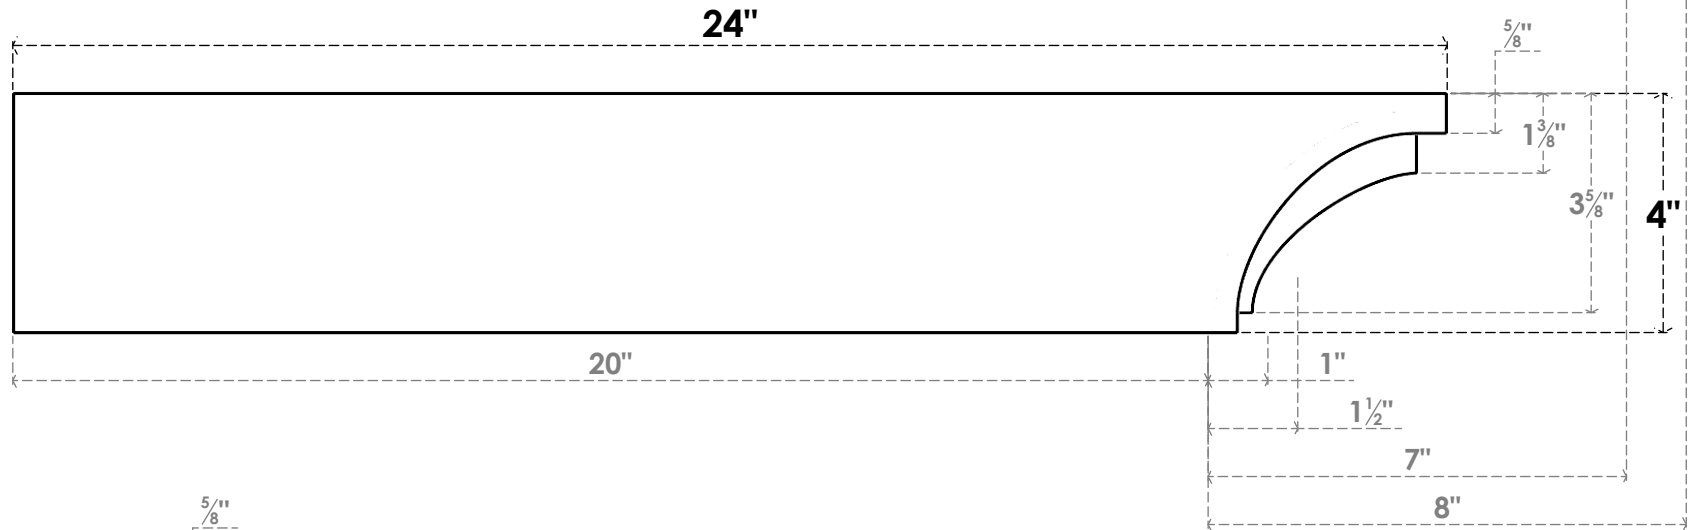

ITEM NUMBER: RFTURO040X04000X24000X004RIV00RCPR

4"W X 4"H X 24"L TIMBERTHANE ROUGH CEDAR RIVERA FAUX WOOD OPEN RAFTER TAIL, 4"L END, PRIMED TAN

GENERATED DATE : 03/02/2023

EKENA MILLWORK
 2300 WEST MAIN ST.
 CLARKSVILLE, TX 75426
 TOLL FREE: 866-607-0453
 WWW.EKENAMILLWORK.COM

NOTES

1. INSTALLATION TO BE COMPLETED IN ACCORDANCE WITH MANUFACTURER'S SPECIFICATIONS.
2. DRAWING MAY NOT BE TO SCALE
3. THIS DRAWING IS INTENDED FOR DESIGN AND PLANNING PURPOSES ONLY.
4. ALL INFORMATION CONTAINED HEREIN WAS CURRENT AT THE TIME OF DEVELOPMENT BUT MUST BE REVIEWED AND APPROVED BY THE PRODUCT MANUFACTURER TO BE CONSIDERED ACCURATE.
5. TIMBERTHANE ARCHITECTURAL PRODUCTS ARE MADE FROM HIGH DENSITY URETHANE AND COME FACTORY PRIMED